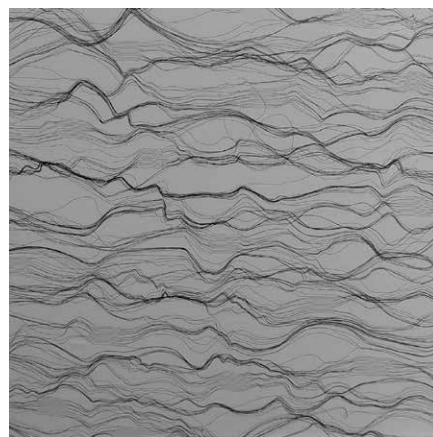

Tactile Acrylic | Fabric Crystal  
White

Contact a product manager for bespoke textures and patterns.

Standard Textures | Patterns

Tactile Acrylic | Fabric Crystal  
Yellow

Tactile Acrylic | Fabric Mesh  
Linen Light

Tactile Acrylic | Fabric Pattern  
Clear

Tactile Acrylic | Fabric Pattern  
Filament

Tactile Acrylic | Fabric Pattern  
Fossilized

Tactile Acrylic | Fabric Pattern  
Strands

Tactile Acrylic | Fabric Pattern  
White