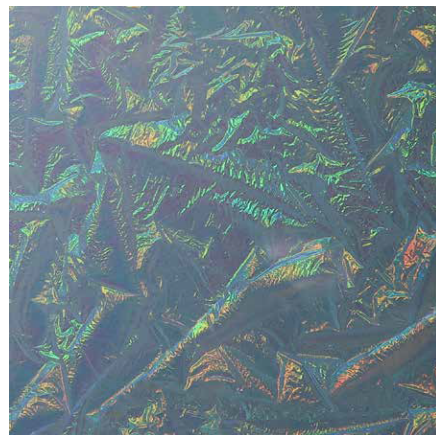

Standard Textures | Patterns

Tactile Acrylic | Fabric Crystal

Tactile Acrylic | Fabric Pattern

Tactile Acrylic | Diamond Pattern

Tactile Acrylic | Organic Mica

Tactile Acrylic | Organic Wood

Tactile Acrylic | Translucent

Contact a product manager for bespoke textures and patterns.

Standard Textures | Patterns

Tactile Acrylic | Fabric Crystal  
Black Satin

Tactile Acrylic | Fabric Crystal  
Black Woven

Tactile Acrylic | Fabric Crystal  
Blue Iridescent

Tactile Acrylic | Fabric Crystal  
Bronze

Tactile Acrylic | Fabric Crystal  
Orange

Tactile Acrylic | Fabric Crystal  
Pink Iridescent

Tactile Acrylic | Fabric Crystal  
Rose

Tactile Acrylic | Fabric Crystal  
Silver

Tactile Acrylic | Fabric Crystal  
White

Contact a product manager for bespoke textures and patterns.

Standard Textures | Patterns

Tactile Acrylic | Fabric Crystal  
Yellow

Tactile Acrylic | Fabric Mesh  
Linen Light