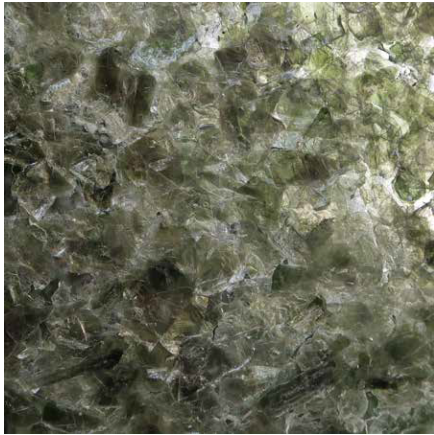

Tactile Acrylic | Fabric Pattern
White

Standard Textures | Patterns

Tactile Acrylic | Organic Mica
Green