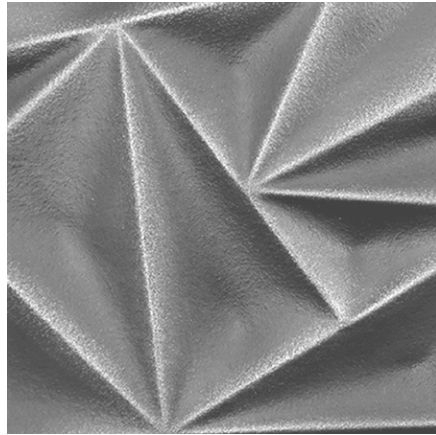

Standard Textures | Patterns

Tactile Polymer Concrete | Standard

Tactile Polymer Concrete | Geometric Pattern

Tactile Polymer Concrete | Fabric Pattern

Tactile Polymer Concrete | Scooped Pattern

Contact a product manager for bespoke textures and patterns.

Standard Colors | Tonalities

Tactile Polymer Concrete Composite | Pearl White

Tactile Polymer Concrete Composite | Moss

Tactile Polymer Concrete Composite | Graphite

Tactile Polymer Concrete Composite | Sand