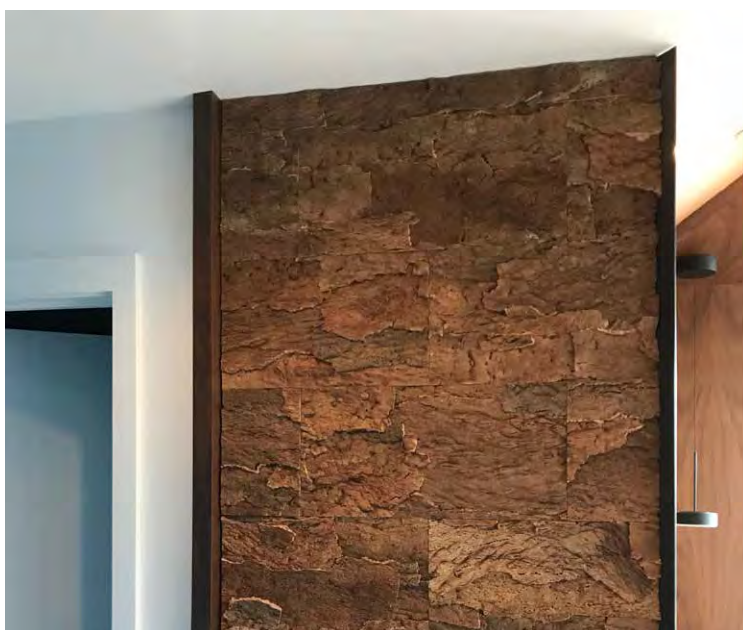

Contact a product manager for more information.