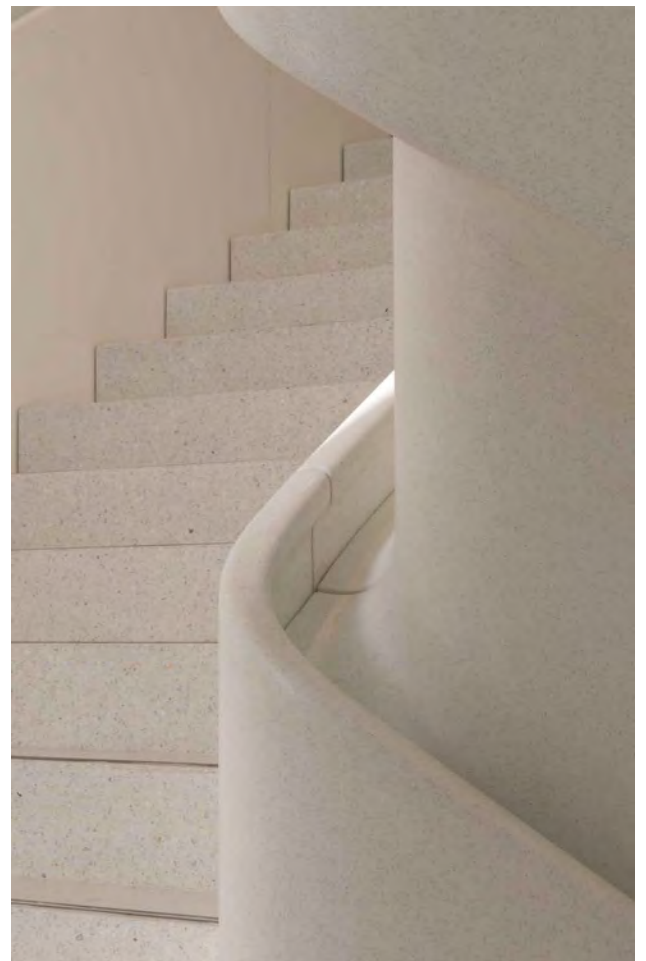

Flagship Retail Dubai Mall

FLAGSHIP RETAIL DUBAI MALL

This branded environment spans two levels and an exterior terrace overlooking the famed fountains at the Dubai Mall. Our polished glass fiber reinforced concrete (Polished GFRC) panels clad the interior walls and soffits, storefronts, staircases with integrated handrails, curved door cladding and exterior panels. We integrated stainless steel trim components with the logo assembly for seamless unique conditions.

Contact a product manager for more information.

Branded Retail Qingdao

BRANDED RETAIL QINGDAO

Part of an expansion of branded retail environments throughout China this three level store features unique material applications. With integrated glass stair connections, handrails, structural glass wall and floor among the unique conditions. This great hall has a volumetric space that is nominally 30' tall. Oversized Tactile Polished GFRC™ panels have been fabricated up 1.8 meters (6'0") wide X 7.3 meters (24'0") tall.