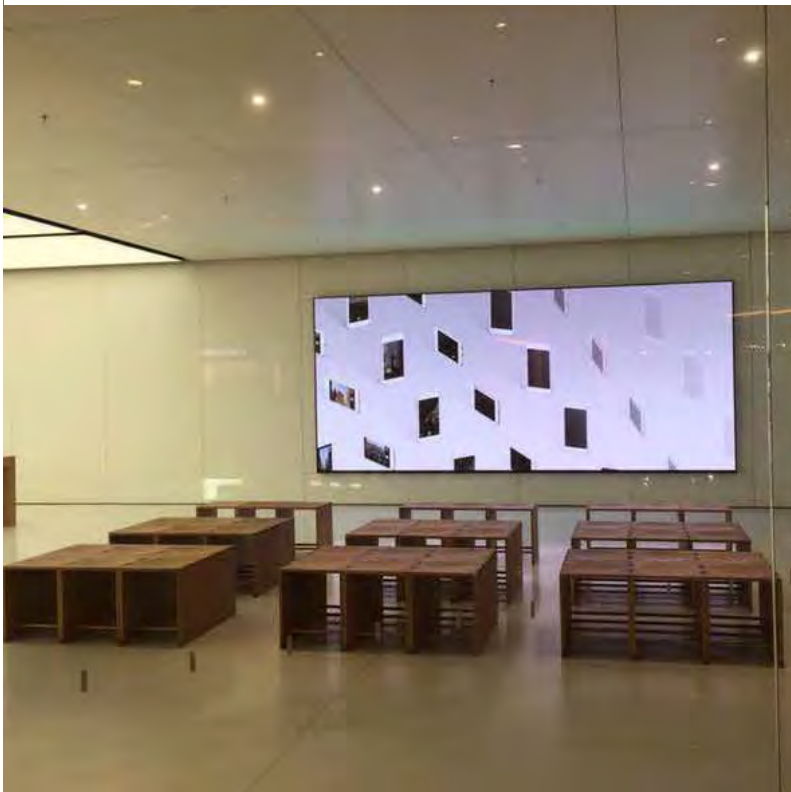

Branded Retail Macau

Contact a product manager for more information.