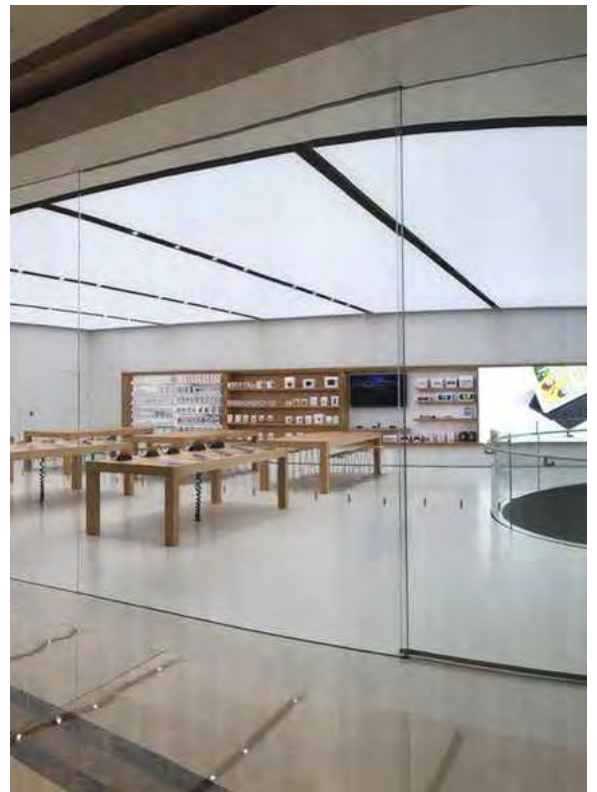

Branded Retail Macau

Contact a product manager for more information.