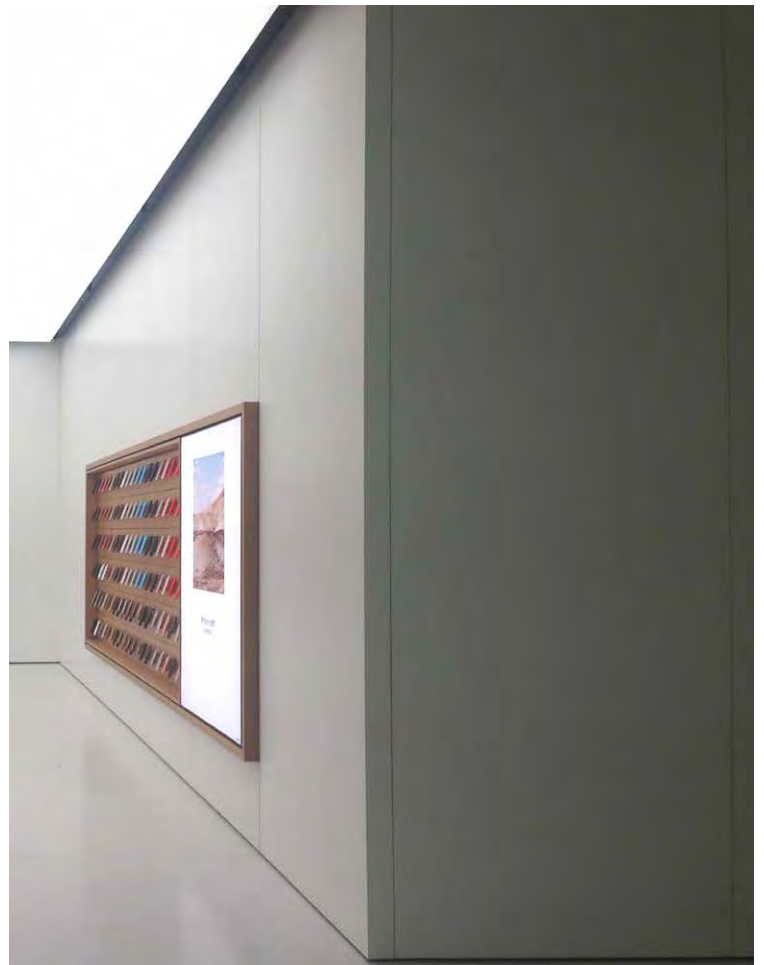

Branded Retail Qingdao

Contact a product manager for more information.