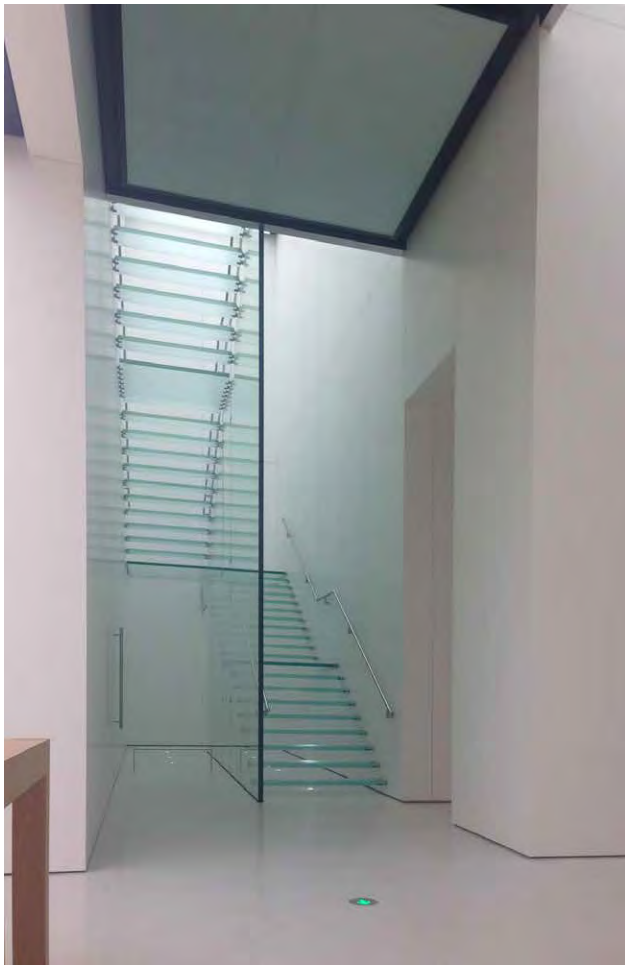

Branded Retail Qingdao

Contact a product manager for more information.