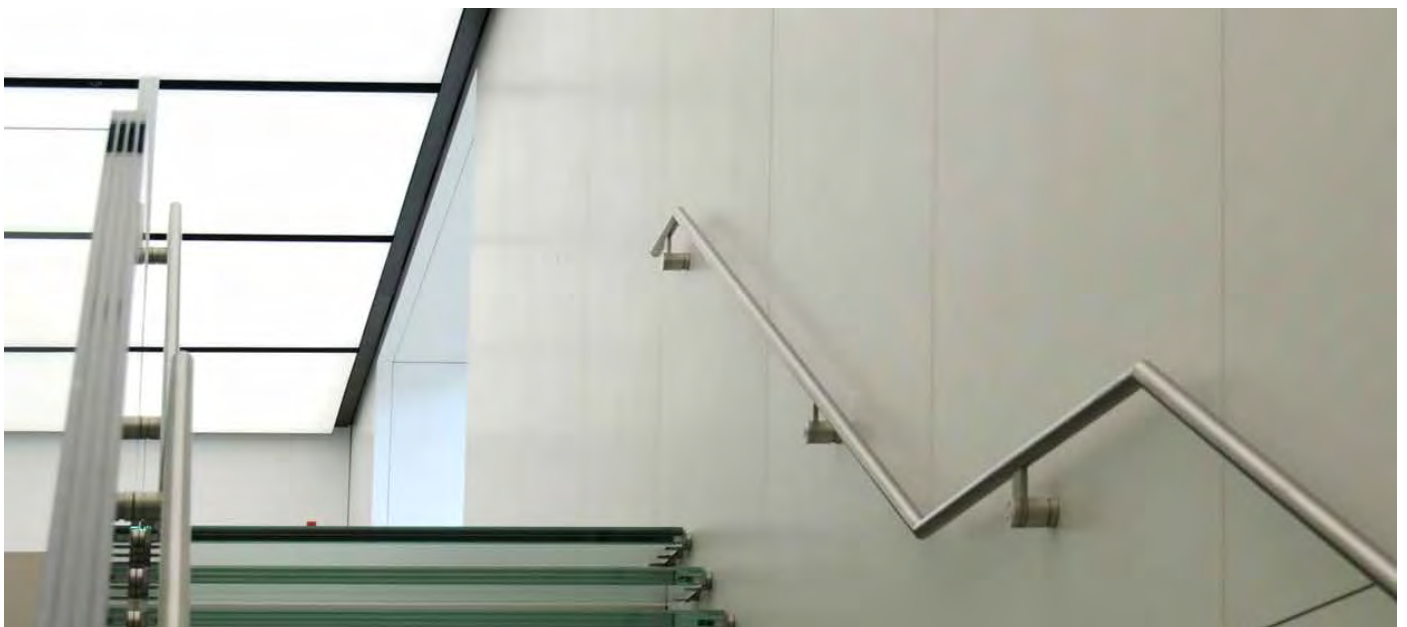

Branded Retail Qingdao

Contact a product manager for more information.