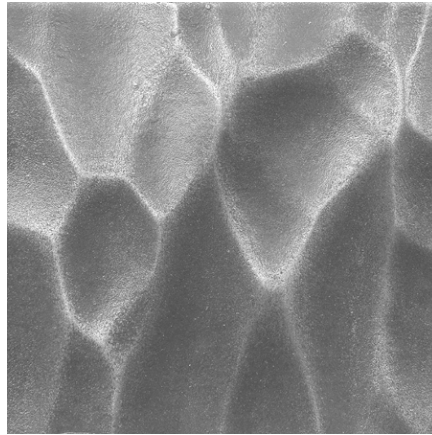

Standard Textures | Patterns

Tactile Polished GFRC | Standard

Tactile Polished GFRC | Scooped Pattern

Tactile Polished GFRC | Geometric Pattern

Tactile Polished GFRC | Fabric Pattern

We are able to create multidimensional patterns for your project.
Contact a product manager for bespoke textures and patterns.

Standard Colors | Tonalities

Tactile Polished GFRC | Sequoia Sand

Tactile Polished GFRC | Stone Gray

Tactile Polished GFRC | Pearl White

Tactile Polished GFRC | Almond

Tactile Polished GFRC | Sandstone

We are able to formulate a wide variety of colors for your project.
Contact a product manager for bespoke colors and tonalities.