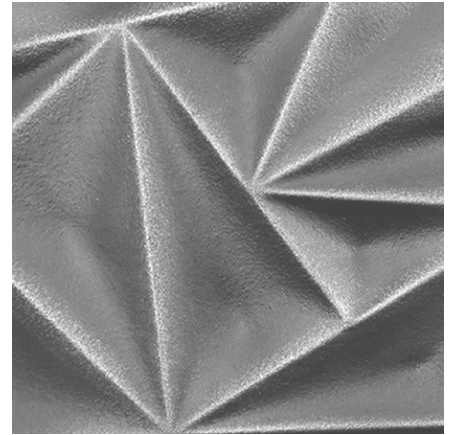

Standard Textures | Patterns

Tactile Polished GFRC | Standard

Tactile Polished GFRC | Scooped Pattern

Tactile Polished GFRC | Geometric Pattern

Tactile Polished GFRC | Fabric Pattern

We are able to create multidimensional patterns for your project.
Contact a product manager for bespoke textures and patterns.

Standard Colors | Tonalities

Tactile Polished GFRC | Sequoia Sand

Tactile Polished GFRC | Stone Gray

Tactile Polished GFRC | Pearl White

Tactile Polished GFRC | Almond

Tactile Polished GFRC | Sandstone

We are able to formulate a wide variety of colors for your project.
Contact a product manager for bespoke colors and tonalities.