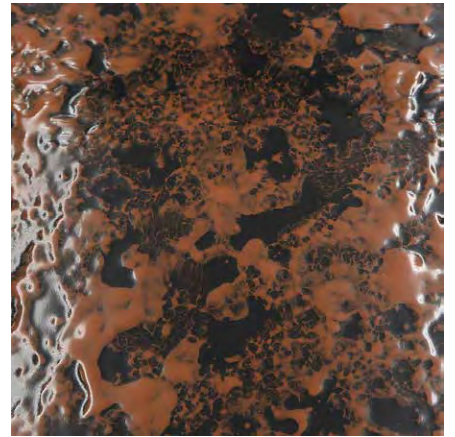

Tactile Porcelain Enamel Metal |
Sharkskin | Gold Metallescent

Contact a product manager for bespoke colors and tonalities.

Standard Colors | Tonalties - Digital Ceramic

Tactile Porcelain Enamel Metal |
Glass Artwork

Tactile Porcelain Enamel Metal |
Weathered Steel Artwork

Tactile Porcelain Enamel Metal |
Mineral Artwork

Customized graphics and highly detailed artwork
can be integrated with our Digital Ceramic.
Contact a product manager for more details.

Standard Colors | Tonalities - Sputter Coat

Tactile Porcelain Enamel Metal | Sputter Coat
Freckled Egg

Tactile Porcelain Enamel Metal | Sputter Coat
Green Marble

Tactile Porcelain Enamel Metal | Sputter Coat
Granite