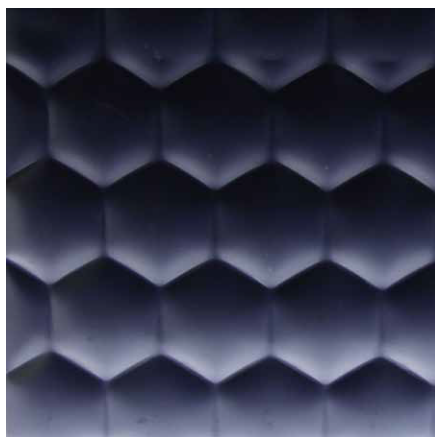

Standard Textures | Patterns

Tactile Formed Aluminum | Directional Finish

Tactile Formed Aluminum | Non-Directional Finish

Tactile Formed Aluminum | Perforated

Tactile Formed Aluminum | Embossed

Tactile Formed Aluminum | Hydraulic Pressed

Tactile Formed Aluminum | Anodized

Tactile Formed Aluminum | Ceramic Composite Coating

Contact a product manager for bespoke textures and patterns.

Standard Colors | Tonalities

Tactile Formed Aluminum | Grey Anodized

Tactile Formed Aluminum | Grey Anodized

Tactile Formed Aluminum | Bronze Anodized

Tactile Formed Aluminum | Coal Anodized

Tactile Formed Aluminum |  
Dark Bronze Anodized

Contact a product manager for bespoke colors and tonalities.

Tactile Formed Aluminum |  
Ceramic Composite Coating | Sea Blue

Tactile Formed Aluminum |  
Ceramic Composite Coating | White

Contact a product manager for bespoke colors and tonalities.