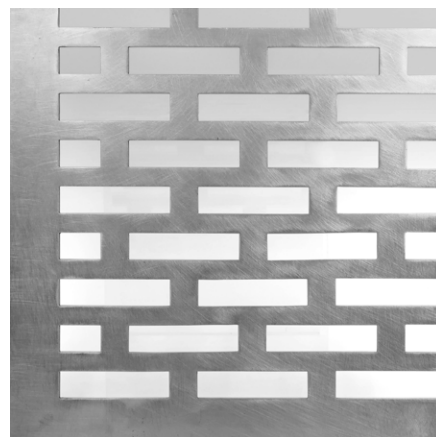

Standard Textures | Patterns

Tactile Formed Aluminum | Directional Finish

Tactile Formed Aluminum | Non-Directional Finish

Tactile Formed Aluminum | Perforated

Tactile Formed Aluminum | Embossed

Tactile Formed Aluminum | Hydraulic Pressed

Tactile Formed Aluminum | Anodized

Tactile Formed Aluminum | Ceramic Composite Coating

Contact a product manager for bespoke textures and patterns.

Standard Colors | Tonalities

Tactile Formed Aluminum | Grey Anodized