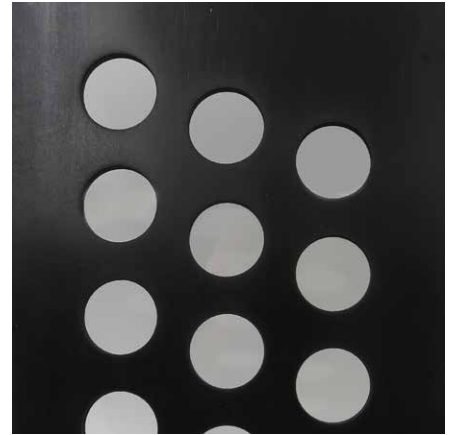

Standard Textures | Patterns

Tactile Formed Zinc | Non-Directional Finish

Tactile Formed Zinc | Directional Finish

Tactile Formed Zinc | Perforated

Tactile Formed Zinc | Mill Finish

Contact a product manager for bespoke textures and patterns.

Standard Colors | Tonalities

Tactile Formed Zinc | Anthracite Patina

Tactile Formed Zinc | Medium Bronze Patina

Tactile Formed Zinc | Light Bronze Patina

Tactile Formed Zinc | Bronze Patina

Tactile Formed Zinc | Preweathered