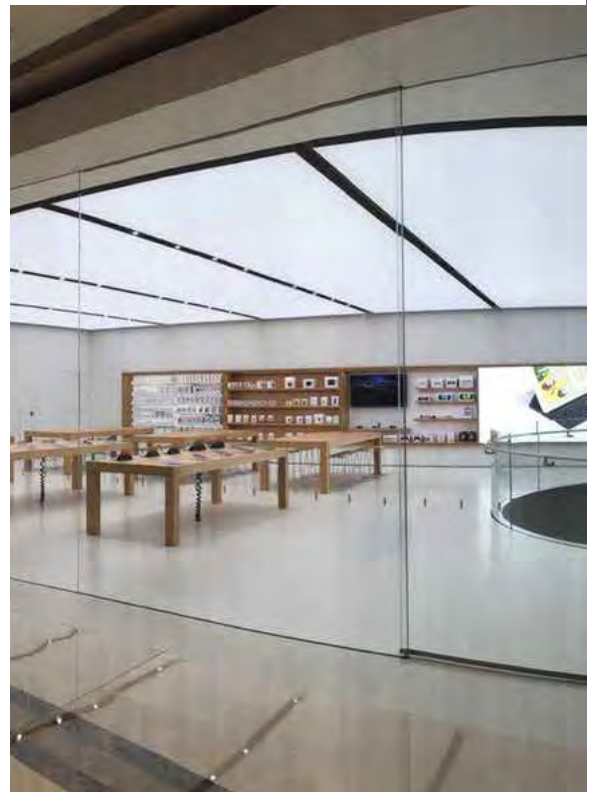

Branded Retail Macau

Contact a product manager for more information.