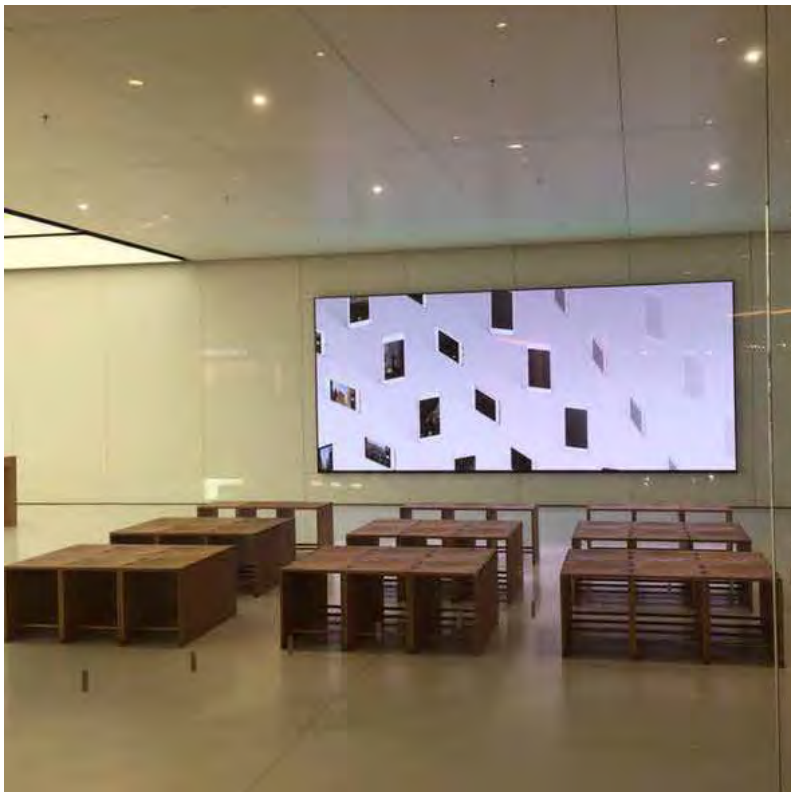

Branded Retail Macau

Contact a product manager for more information.