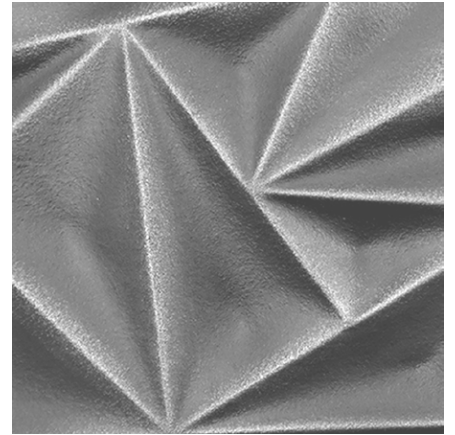

Standard Textures | Patterns

Tactile Polished GFRC | Standard

Tactile Polished GFRC | Scooped Pattern

Tactile Polished GFRC | Geometric Pattern

Tactile Polished GFRC | Fabric Pattern

Contact a product manager for bespoke textures and patterns.

**Standard Colors | Tonalities**

Tactile Polished GFRC | Sequoia Sand

Tactile Polished GFRC | Stone Gray

Tactile Polished GFRC | Pearl White

Tactile Polished GFRC | Almond

Tactile Polished GFRC | Sandstone