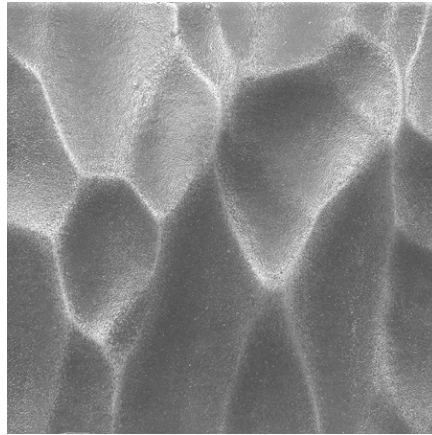

Standard Textures | Patterns

Tactile Polished GFRC | Standard

Tactile Polished GFRC | Scooped Pattern

Tactile Polished GFRC | Geometric Pattern

Tactile Polished GFRC | Fabric Pattern

Contact a product manager for bespoke textures and patterns.

**Standard Colors | Tonalities**

Tactile Polished GFRC | Sequoia Sand

Tactile Polished GFRC | Stone Gray

Tactile Polished GFRC | Pearl White

Tactile Polished GFRC | Almond

Tactile Polished GFRC | Sandstone