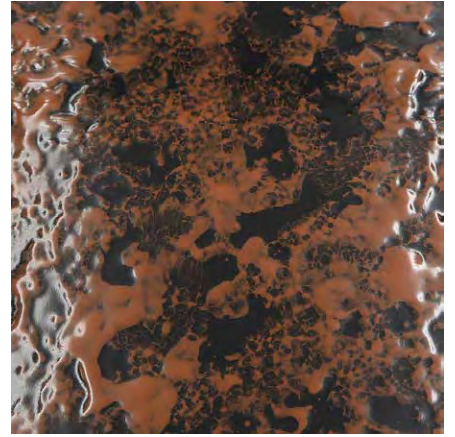

Tactile Porcelain Enamel Metal |
Sharkskin | Gold Metallescent

Contact a product manager for bespoke colors and tonalities.

Standard Colors | Tonalties - Digital Ceramic

Tactile Porcelain Enamel Metal |
Glass Artwork

Tactile Porcelain Enamel Metal |
Weathered Steel Artwork

Tactile Porcelain Enamel Metal |
Mineral Artwork

Customized graphics and highly detailed artwork
can be integrated with our Digital Ceramic.
Contact a product manager for more details.

Standard Colors | Tonalities - Sputter Coat

Tactile Porcelain Enamel Metal | Sputter Coat
Freckled Egg

Tactile Porcelain Enamel Metal | Sputter Coat
Green Marble

Tactile Porcelain Enamel Metal | Sputter Coat
Granite