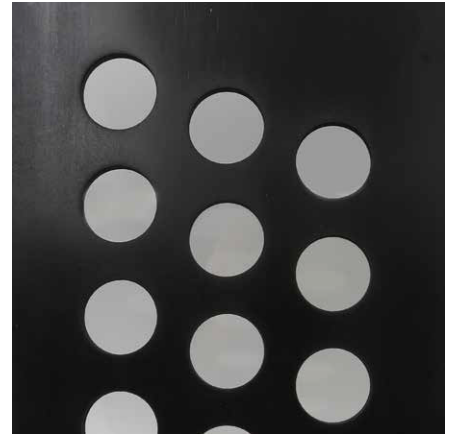

Standard Textures | Patterns

Tactile Formed Zinc | Non-Directional Finish

Tactile Formed Zinc | Directional Finish

Tactile Formed Zinc | Perforated

Tactile Formed Zinc | Mill Finish

Contact a product manager for bespoke textures and patterns.

Standard Colors | Tonalities

Tactile Formed Zinc | Anthracite Patina

Tactile Formed Zinc | Medium Bronze Patina

Tactile Formed Zinc | Light Bronze Patina

Tactile Formed Zinc | Bronze Patina

Tactile Formed Zinc | Preweathered