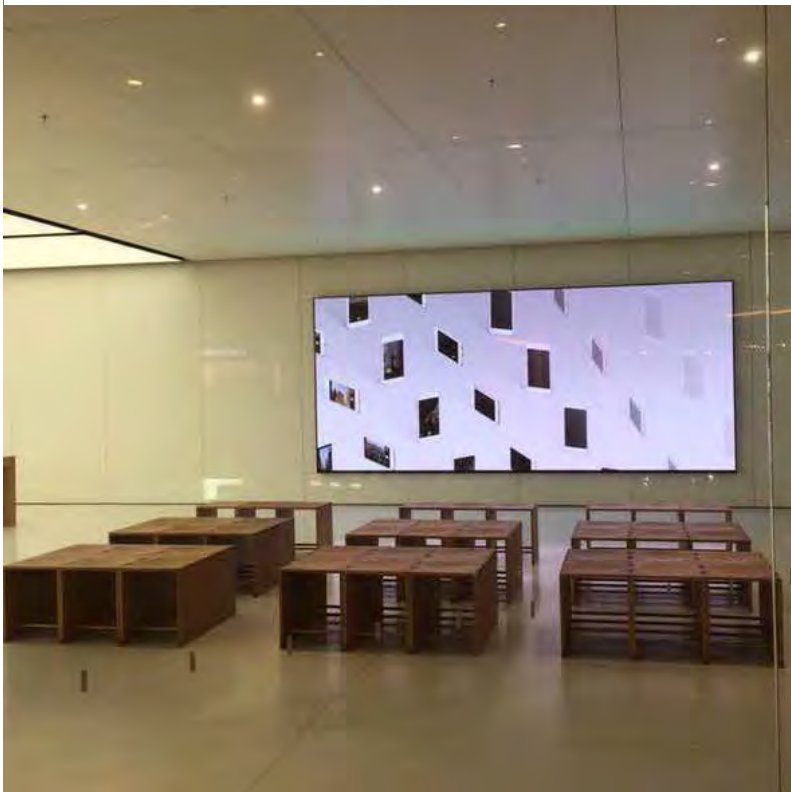

## BRANDED RETAIL MACAU

The Macau store is one of the many branded retail environments featuring Tactile Polished GFRC Cladding™. This Macau location offers a unique experience for customers entering the retail store. Greeted with curved and flat large polished GFRC cladding panels at the entrance and throughout the store including columns and large stainless steel doors clad with our Tactile Polished GFRC™.

**ARCHITECT:** Foster + Partners

**LOCATION:** Macau

**MATERIALS:** Tactile Polished GFRC Cladding™

**PRODUCTS:** Tactile Cladding™

Contact a product manager for more information.

Branded Retail Macau

Contact a product manager for more information.

## BRANDED RETAIL KUNMING

The Kunming retail store features a dramatic cylindrical entrance with all interior walls and storefronts clad with our Tactile Polished GFRC™. The Tactile Polished GFRC™ panels are up to 2000 mm wide (78") and 4500 mm (15'0") large in size. Our material is featured within the branded retail environment including the doors for the back of the house operations, flat and curved panels as well as public furnishings.