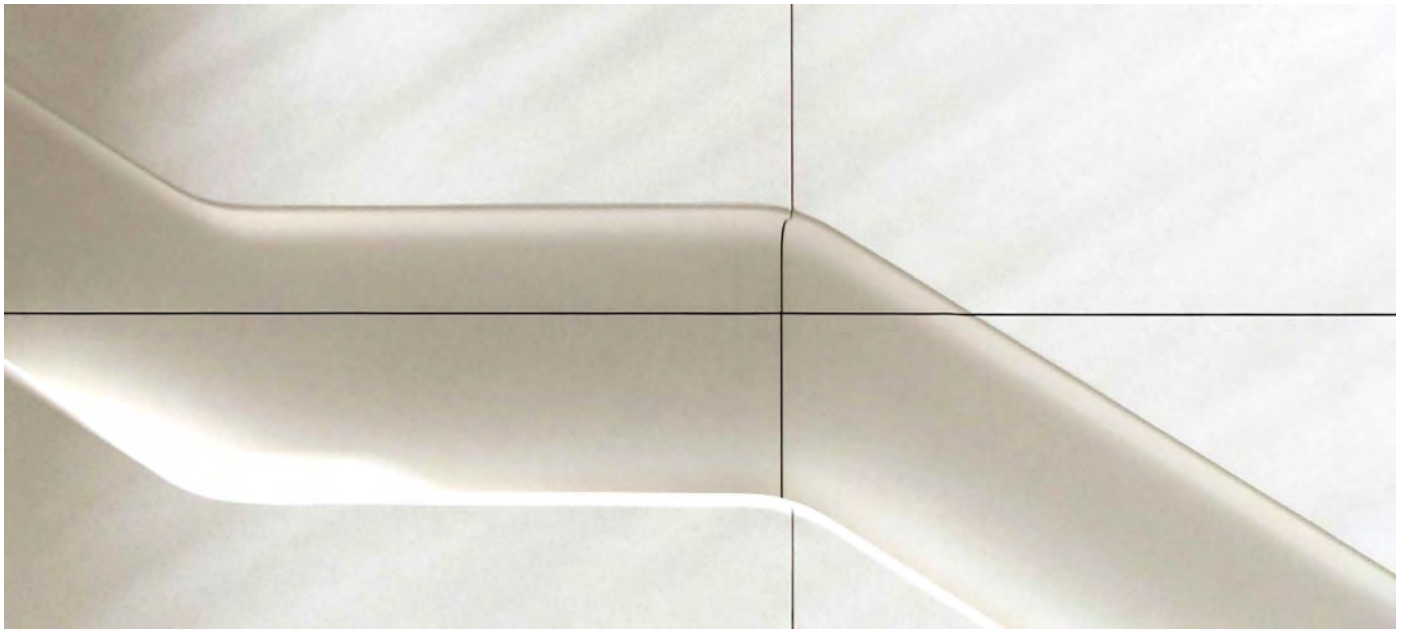

Flagship Retail Dubai Mall

Contact a product manager for more information.