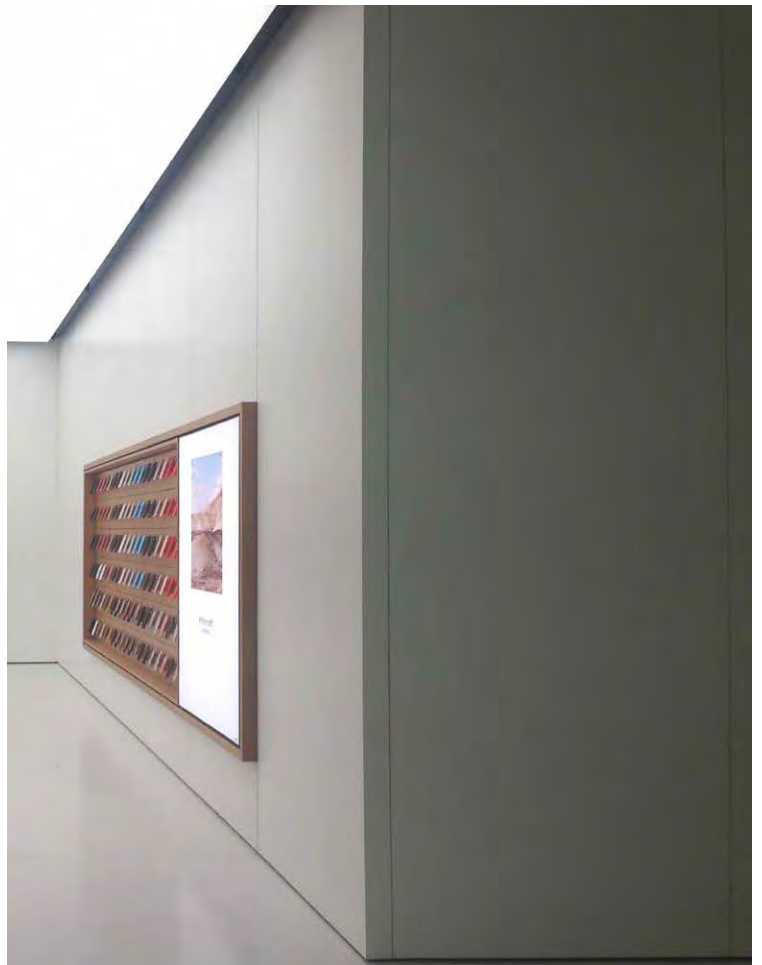

Branded Retail Qingdao

Contact a product manager for more information.