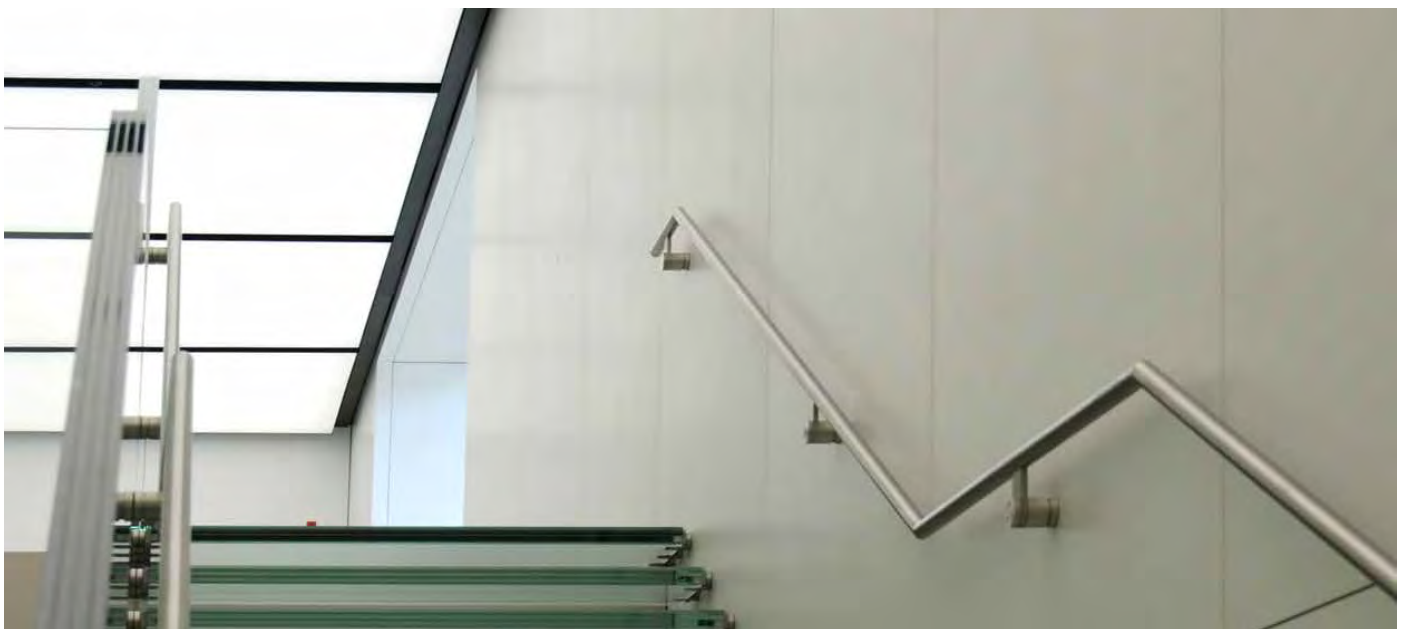

Branded Retail Qingdao

Contact a product manager for more information.