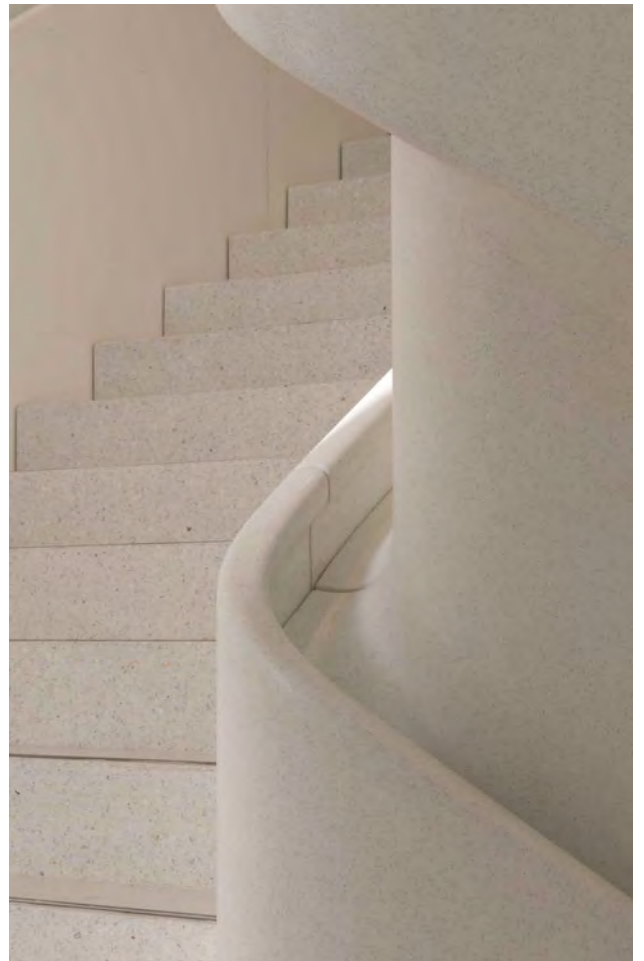

Flagship Retail Dubai Mall

Contact a product manager for more information.