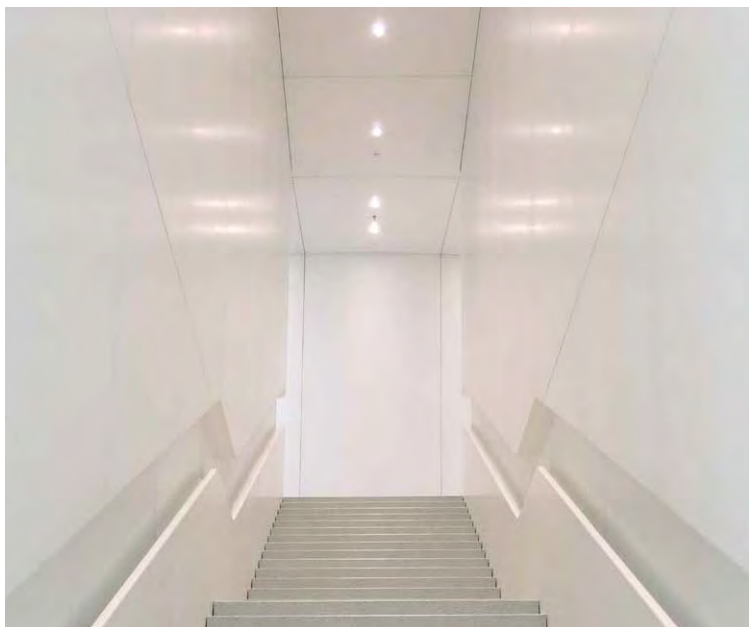

Contact a product manager for more information.

Flagship Retail Dubai Mall

Contact a product manager for more information.

**Branded Retail Qingdao**

**BRANDED RETAIL QINGDAO**

Part of an expansion of branded retail environments throughout China this three level store features unique material applications. With integrated glass stair connections, handrails, structural glass wall and floor among the unique conditions. This great hall has a volumetric space that is nominally 30' tall. Oversized Tactile Polished GFRC™ panels have been fabricated up 1.8 meters (6'0") wide X 7.3 meters (24'0") tall.