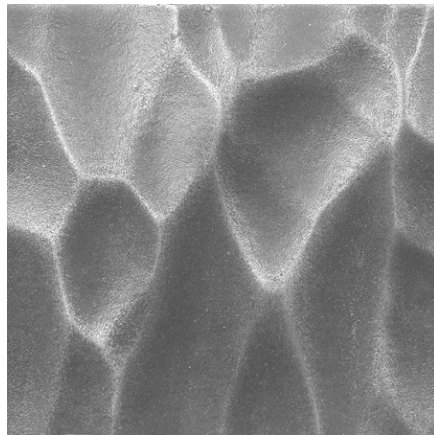

**Standard Textures | Patterns**

Tactile Polished GFRC | Standard

Tactile Polished GFRC | Scooped Pattern

Tactile Polished GFRC | Geometric Pattern

Tactile Polished GFRC | Fabric Pattern

We are able to create multidimensional patterns for your project.  
Contact a product manager for bespoke textures and patterns.

Standard Colors | Tonalities

Tactile Polished GFRC | Sequoia Sand

Tactile Polished GFRC | Stone Gray

Tactile Polished GFRC | Pearl White

Tactile Polished GFRC | Almond

Tactile Polished GFRC | Sandstone

We are able to formulate a wide variety of colors for your project.  
Contact a product manager for bespoke colors and tonalities.