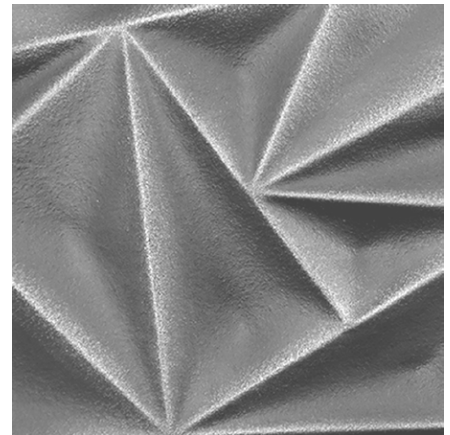

**Standard Textures | Patterns**

Tactile Polished GFRC | Standard

Tactile Polished GFRC | Scooped Pattern

Tactile Polished GFRC | Geometric Pattern

Tactile Polished GFRC | Fabric Pattern

We are able to create multidimensional patterns for your project.  
Contact a product manager for bespoke textures and patterns.

Standard Colors | Tonalities

Tactile Polished GFRC | Sequoia Sand

Tactile Polished GFRC | Stone Gray

Tactile Polished GFRC | Pearl White

Tactile Polished GFRC | Almond

Tactile Polished GFRC | Sandstone

We are able to formulate a wide variety of colors for your project.  
Contact a product manager for bespoke colors and tonalities.