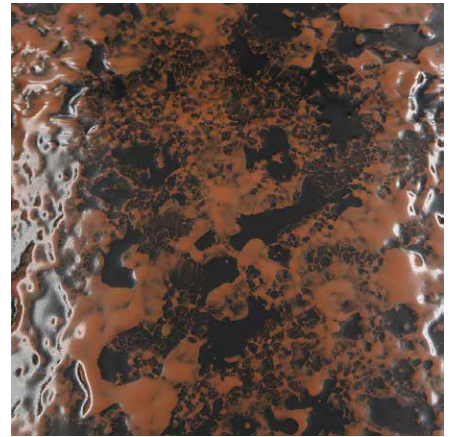

Tactile Porcelain Enamel Metal |
Sharkskin | Gold Metallescent

Contact a product manager for bespoke colors and tonalities.

Standard Colors | Tonalties - Digital Ceramic

Tactile Porcelain Enamel Metal |
Glass Artwork

Tactile Porcelain Enamel Metal |
Weathered Steel Artwork

Tactile Porcelain Enamel Metal |
Mineral Artwork

Customized graphics and highly detailed artwork
can be integrated with our Digital Ceramic.
Contact a product manager for more details.

Standard Colors | Tonalities - Sputter Coat

Tactile Porcelain Enamel Metal | Sputter Coat
Freckled Egg

Tactile Porcelain Enamel Metal | Sputter Coat
Green Marble

Tactile Porcelain Enamel Metal | Sputter Coat
Granite

Contact a product manager for bespoke colors and tonalities.

Standard Colors | Tonalities - Sputter Coat

Tactile Porcelain Enamel Metal | Sharkskin Silver

Tactile Porcelain Enamel Metal | Sharkskin Light Silver