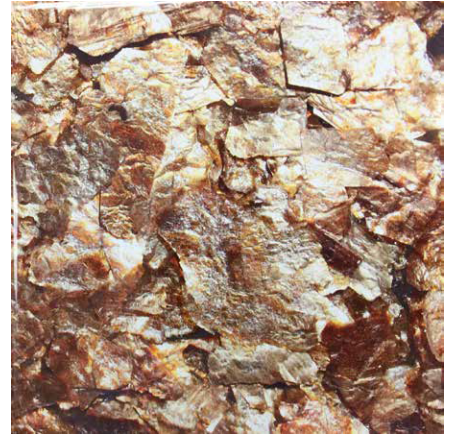

Tactile Porcelain Enamel Metal |
Mineral Artwork

Customized graphics and highly detailed artwork
can be integrated with our Digital Ceramic.
Contact a product manager for more details.