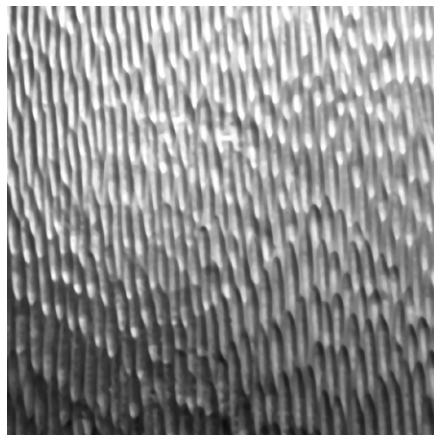

Standard Textures | Patterns

Tactile Cast Zinc | Smooth Platen Cast

Tactile Cast Zinc | Sand Platen Cast

Tactile Cast Zinc | Knocked Down Sand Platen Cast

Tactile Cast Zinc | Coarse Sand Platen Cast

Tactile Cast Zinc | Chased

Tactile Cast Zinc | Scooped Pattern

Tactile Cast Zinc | Geometric Pattern

Tactile Cast Zinc | Fabric Pattern

Contact a product manager for bespoke textures and patterns.

Standard Colors | Tonalities

Tactile Cast Zinc | Natural Zinc

Tactile Cast Zinc | Medium Bronze

Tactile Cast Zinc | Light Bronze

Tactile Cast Zinc | Bronze

Tactile Cast Zinc | Anthracite

Tactile Cast Zinc | Prewathered

Contact a product manager for bespoke colors and tonalities.