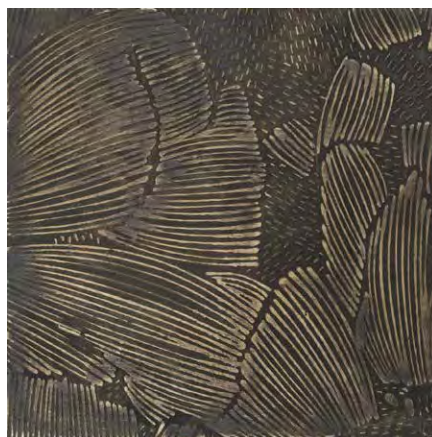

Tactile Formed Bronze |  
Cinnabar Patina

Tactile Formed Bronze |  
Azure Patina

Tactile Formed Bronze |  
Viridian Patina

Tactile Formed Bronze |  
Sepia Patina

Contact a product manager for bespoke colors and tonalities.

Standard Textures | Patterns

Tactile Formed Bronze | Non-Directional Finish

Tactile Formed Bronze | Directional Finish

Tactile Formed Bronze | Mill Finish

Tactile Formed Bronze | Chased

Tactile Formed Bronze | Etched  
Floral

Tactile Formed Copper | Double Embossed  
Brook Flow Pattern

Tactile Formed Copper | Double Embossed  
Bump Grid Pattern

Tactile Formed Copper | Double Embossed  
Oval Grid Pattern

Tactile Formed Bronze | Perforated

Contact a product manager for bespoke textures and patterns.

Standard Colors | Tonalities

Tactile Formed Bronze |  
Rose Patina

Tactile Formed Bronze |  
Ochre Patina

Tactile Formed Copper |  
Copper

Contact a product manager for bespoke colors and tonalities.