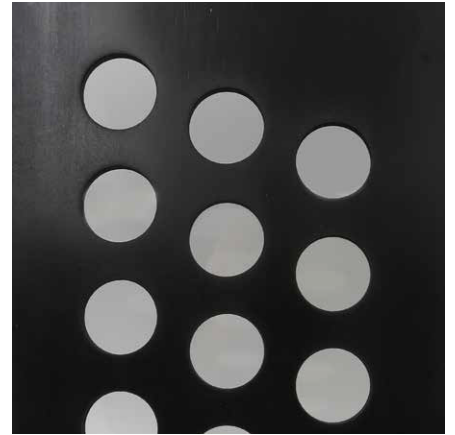

Standard Textures | Patterns

Tactile Formed Zinc | Non-Directional Finish

Tactile Formed Zinc | Directional Finish

Tactile Formed Zinc | Perforated

Tactile Formed Zinc | Mill Finish

Contact a product manager for bespoke textures and patterns.

Standard Colors | Tonalities

Tactile Formed Zinc | Anthracite Patina

Tactile Formed Zinc | Medium Bronze Patina

Tactile Formed Zinc | Light Bronze Patina

Tactile Formed Zinc | Bronze Patina

Tactile Formed Zinc | Prewathered