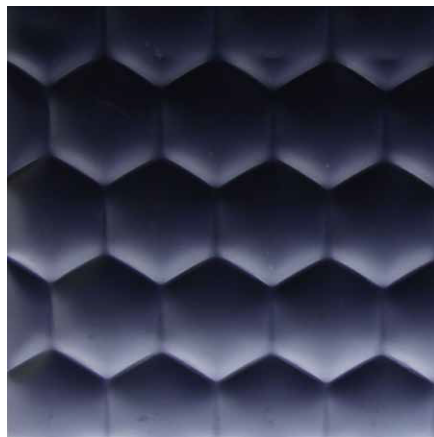

Standard Textures | Patterns

Tactile Formed Aluminum | Directional Finish

Tactile Formed Aluminum |
Non-Directional Finish

Tactile Formed Aluminum | Perforated

Tactile Formed Aluminum | Embossed

Tactile Formed Aluminum |
Hydraulic Pressed

Tactile Formed Aluminum | Anodized

Tactile Formed Aluminum |
Ceramic Composite Coating

Contact a product manager for bespoke textures and patterns.

Standard Colors | Tonalities

Tactile Formed Aluminum | Grey Anodized

Tactile Formed Aluminum | Grey Anodized

Tactile Formed Aluminum | Bronze Anodized

Tactile Formed Aluminum | Coal Anodized

Tactile Formed Aluminum |
Dark Bronze Anodized

Contact a product manager for bespoke colors and tonalities.

Tactile Formed Aluminum |
Ceramic Composite Coating | Sea Blue

Tactile Formed Aluminum |
Ceramic Composite Coating | White

Contact a product manager for bespoke colors and tonalities.